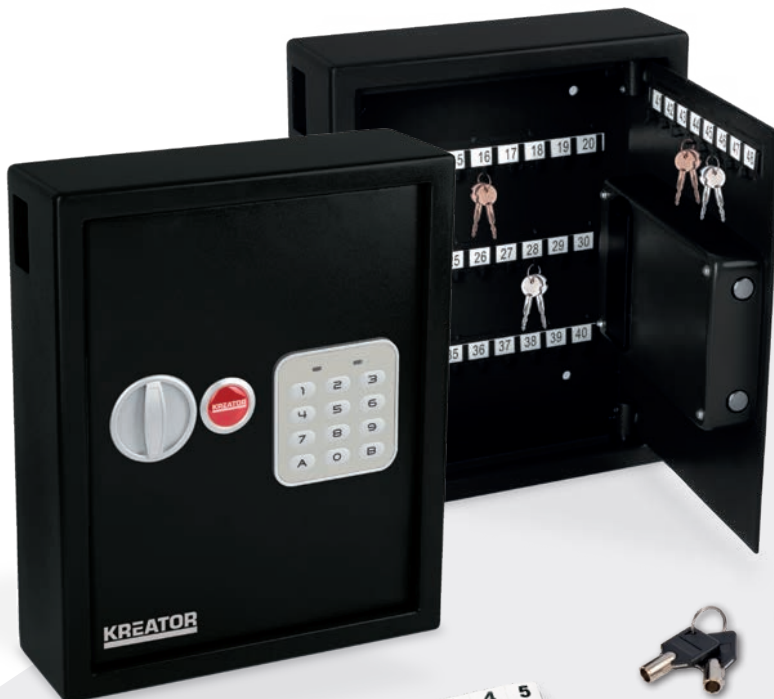

- **ELECTRONIC LOCK WITH LCD**
- **3-8 DIGITS**
- **EMERGENCY KEY LOCK SLOT**
- **MASTER CODE IS POSSIBLE**
- **4x MISTAKE = ALARM**
- **LARGE STORAGE SPACE**
- **4 FIXING BOLT INCLUDED**

* 4x AA battery not included

KRT692023

EXTERIOR: (W)300 x (H)365 x (D)125mm
INTERIOR: (W)290 x (H)355 x (D)75mm
WALL THICKNESS: 2mm
DOOR THICKNESS: 3mm

- **ELECTRONIC LOCK**
- **3-8 DIGITS**
- **EMERGENCY KEY LOCK SLOT**
- **CAN BE PUT IN DRAWER/CLOSET**
- **SHELF INCLUDED**
- **SCREWS & BOLTS INCLUDED**

*4x AA battery not included

KRT692030

EXTERIOR: (W)450 x (H)330 x (D)395mm
INTERIOR: (W)375 x (H)255 x (D)315mm
WALL THICKNESS: 4mm (2x2mm double walled)
DOOR THICKNESS: 6mm

* 4x AA battery not included

- **ELECTRONIC LOCK WITH LCD**
- **3-8 DIGITS**
- **EMERGENCY KEY LOCK SLOT**
- **MASTER CODE IS POSSIBLE**
- **4x MISTAKE = ALARM**
- **LARGE STORAGE SPACE**
- **FIRE-RESISTANT FIBRE**
- **SHELF INCLUDED**
- **FIXING BOLTS (NOT INCLUDED)**

KRT692048

EXTERIOR: (W)300 x (H)365 x (D)100mm
INTERIOR: (W)290 x (H)355 x (D)50mm
WALL THICKNESS: 2mm
DOOR THICKNESS: 3mm

- **ELECTRONIC LOCK**
- **3-8 DIGITS**
- **EMERGENCY KEY LOCK SLOT**
- **4 FIXING BOLT INCLUDED**
- **NUMBER STICKERS INCLUDED**