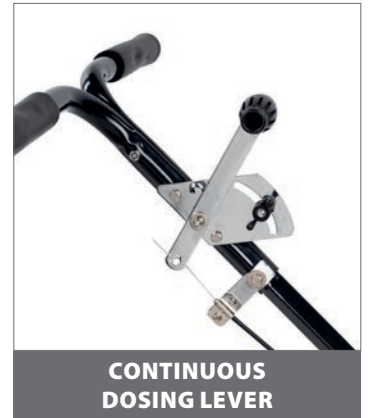

CONTINUOUS DOSING LEVER