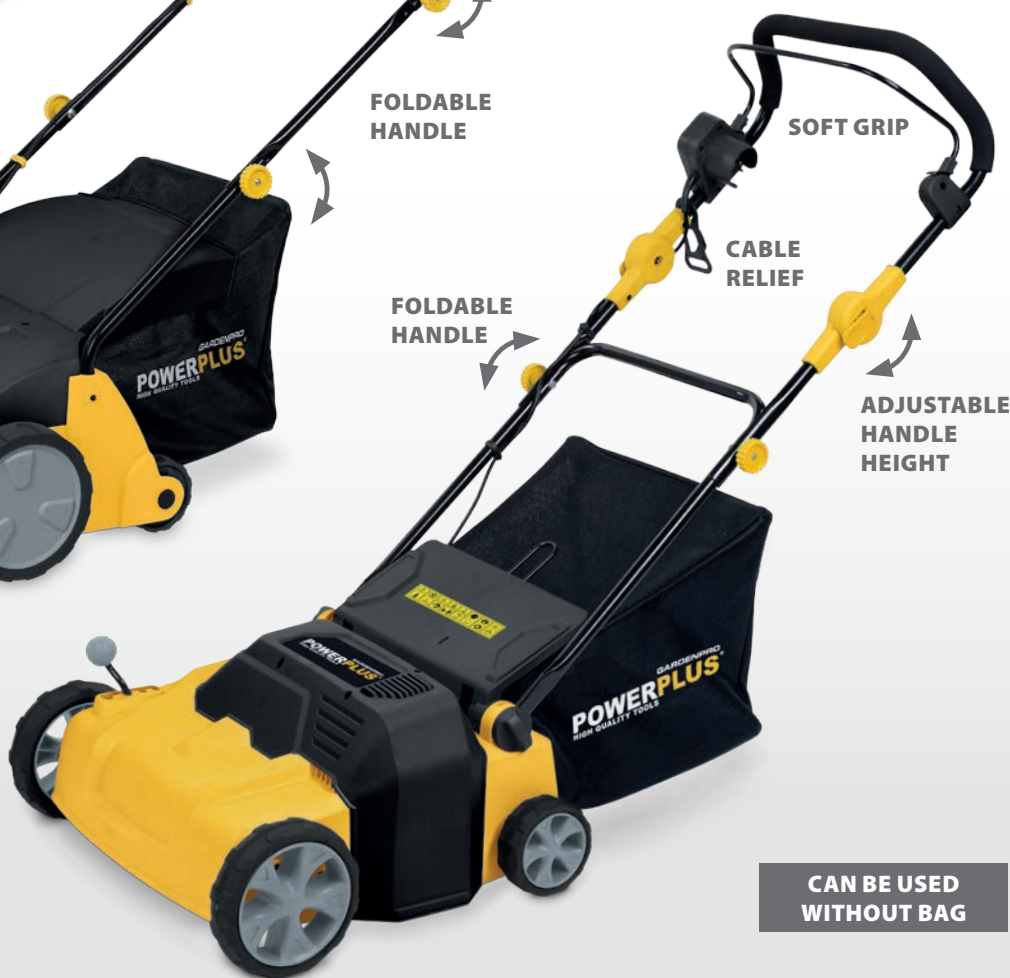

**3 YEAR WARRANTY**

**2-IN-1**

LAWN SCARIFIER / AERATOR

**POWXG7512**

CAN BE USED WITHOUT BAG

**NEW**

CABLE RELIEF

FOLDABLE HANDLE

**POWXG7515**

SOFT GRIP

CABLE RELIEF

FOLDABLE HANDLE

ADJUSTABLE HANDLE HEIGHT

CAN BE USED WITHOUT BAG

MODEL	POWXG7512
Rated power	1300W
Working width	320mm
Collect bag	30L
Working depth	-10/-5/0/5/10mm (5pos.)