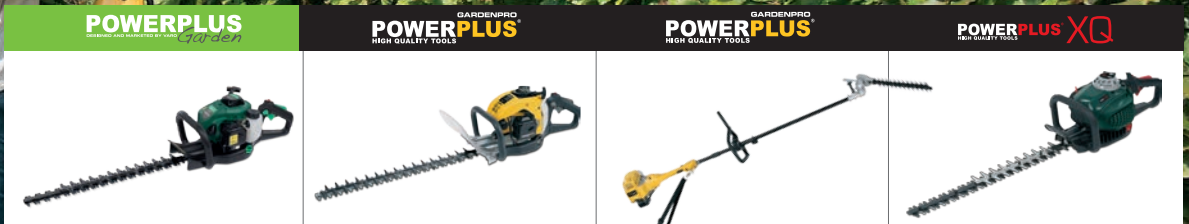

Gasoline Hedge trimmers

BENZINE HAAGSCHAREN - TAILLE-HAIES À ESSENCE
BENZIN-HECKENSCHEREN - CORTASETOS A GASOLINA

TECHNICAL SPECS	POW6128 GASOLINE	POWXG2015 GASOLINE	POWXG2060 GASOLINE	POWXQG3050 GASOLINE
Cylinder capacity	22,5cc	25,4cc	25,4cc	24,5cc
Blade size	600mm	600mm	480mm	610mm
Cutting width	Ø22mm	Ø24mm	Ø24mm	Ø24mm
Fuel tank	600ml	600ml	800ml	330ml
FEATURES				
Rotatable handle	✓	✓		✓
Adjustable head			✓	
Easy start				✓
Spark plug	Champion	Champion		Champion
Anti-vibration system		✓		✓
Laser cut blade			✓	✓
ACCESSORIES				
Carrying belt			✓	
COMPATIBLE ACCESSORIES				
Spark plug		POWACG2013	POWACG2013	POWACG2013
BARCODE				
	 5 400338 057625 >	 5 400338 040054 >	 5 400338 053733 >	 5 400338 055690 >