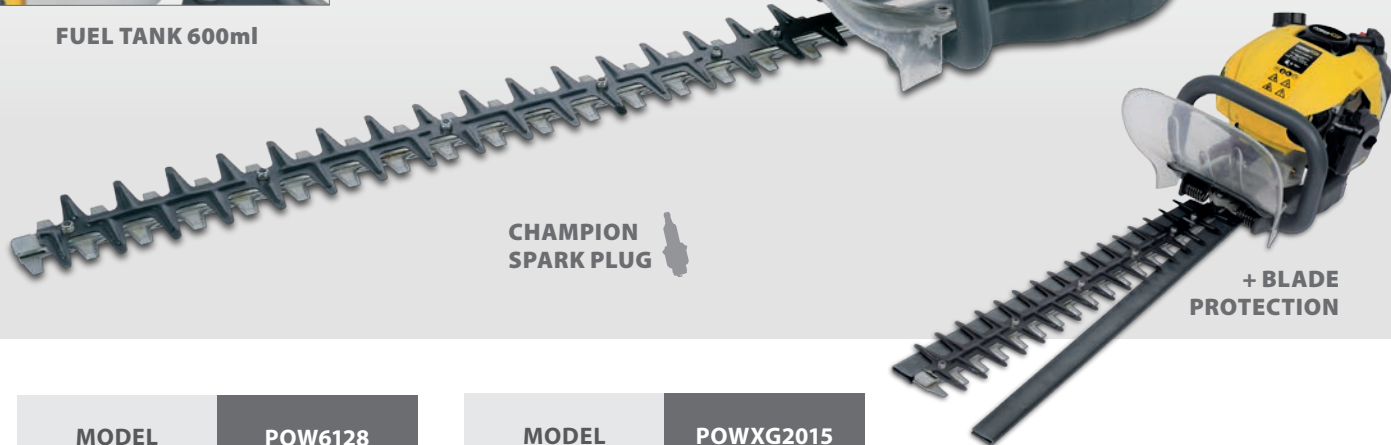

## POWXG2015

FUEL TANK 600ml

**3 YEAR WARRANTY**

ROTATABLE HANDLE

CHAMPION SPARK PLUG 

+ BLADE PROTECTION

MODEL	POW6128
Cylinder capacity	22.5cc
Blade size	600mm
Cutting width	Ø22mm