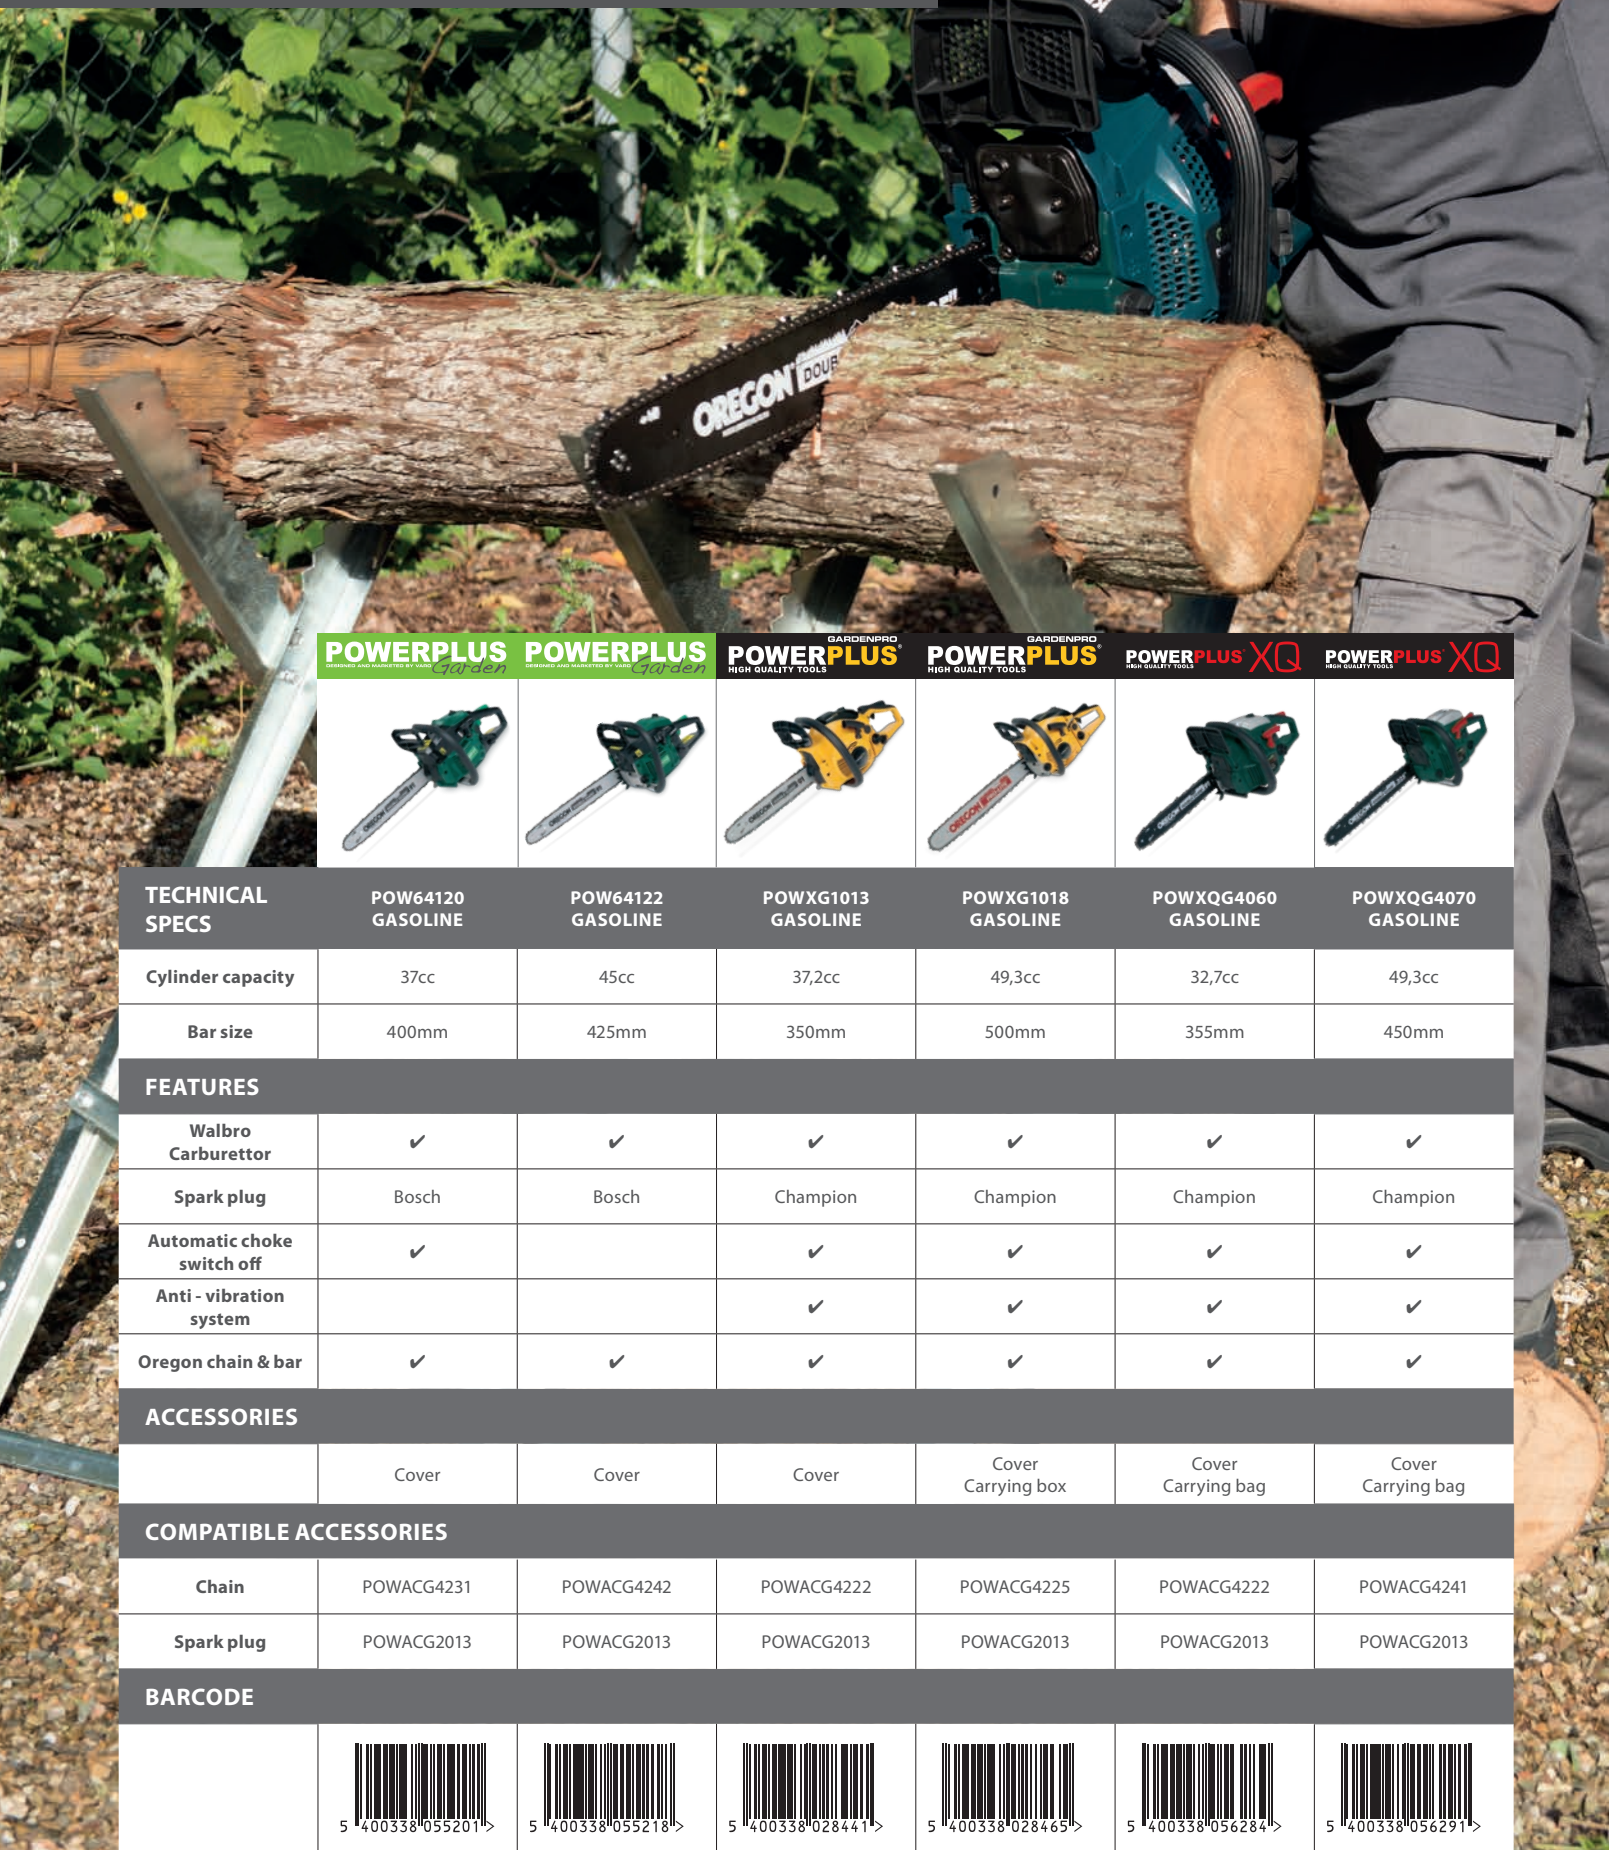

Gasoline chainsaws

BENZINE KETTINGZAGEN - TRONÇONNEUSES À ESSENCE
BENZIN-KETTENSÄGEN - MOTOSIERRAS A GASOLINA