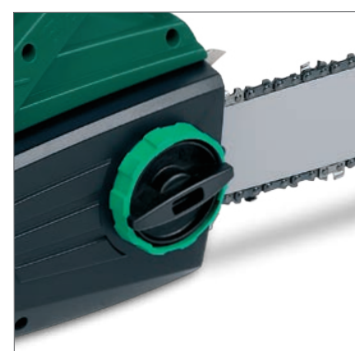

QUICK TOOLLESS CHAIN ADJUSTMENT