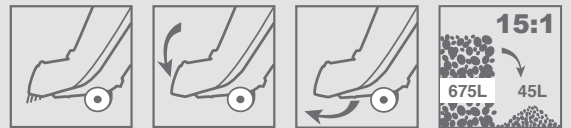

**EXTRA PERFORMANCE** POWERPLUS XQ

**POWXQ5030**

EASY CLEANING WINDOW

**NEW**

TELESCOPIC TUBE

DOUBLE WHEEL SUPPORT

**FREE**  
CARRYING BELT

MODEL	POWXQ5030
Rated power	3000W
Max. air speed	300km/h
Collect bag	45L