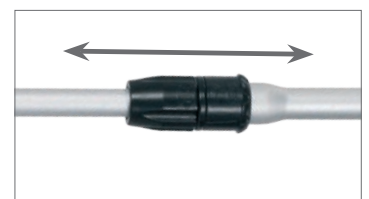

**ALUMINIUM
TELESCOPIC SHAFT**